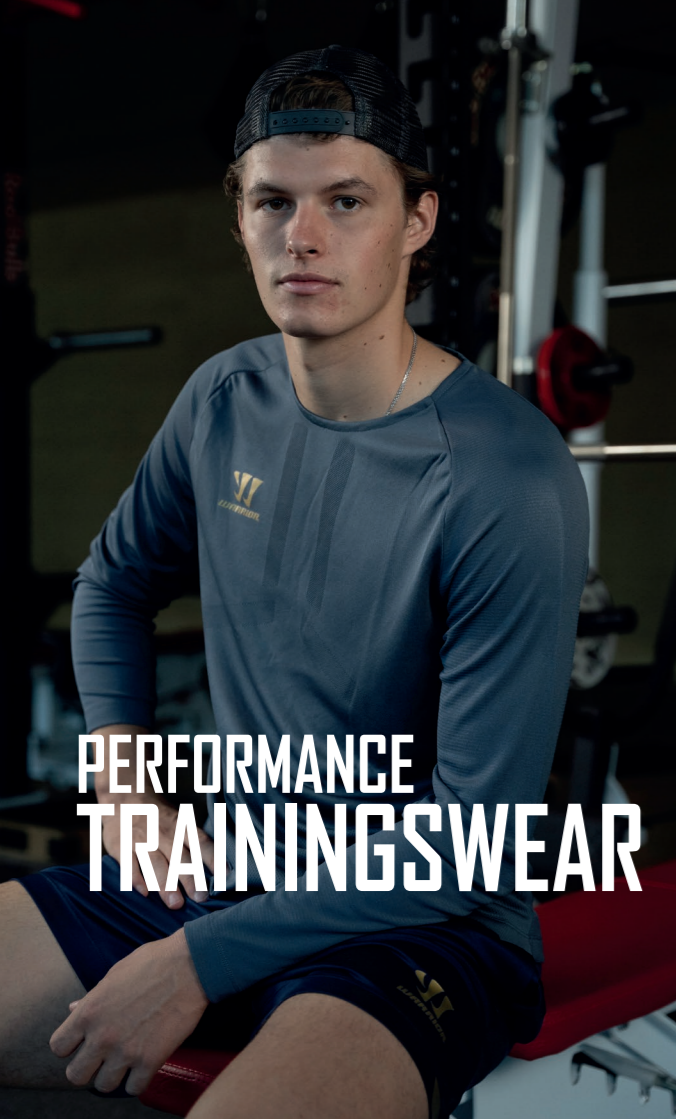

FARBEN

BLACK (BK)
GREY (GRV)
NAVY (NV)

(BK)

(GRV)

(NV)

WSPRTLSS3 (Senior S - 3XL) 34,90€
WSPRTLJ3 (Youth YXS - YXL) 29,90€

PERFORMANCE TRAININGSWEAR

AURUM TECH LS SHIRT